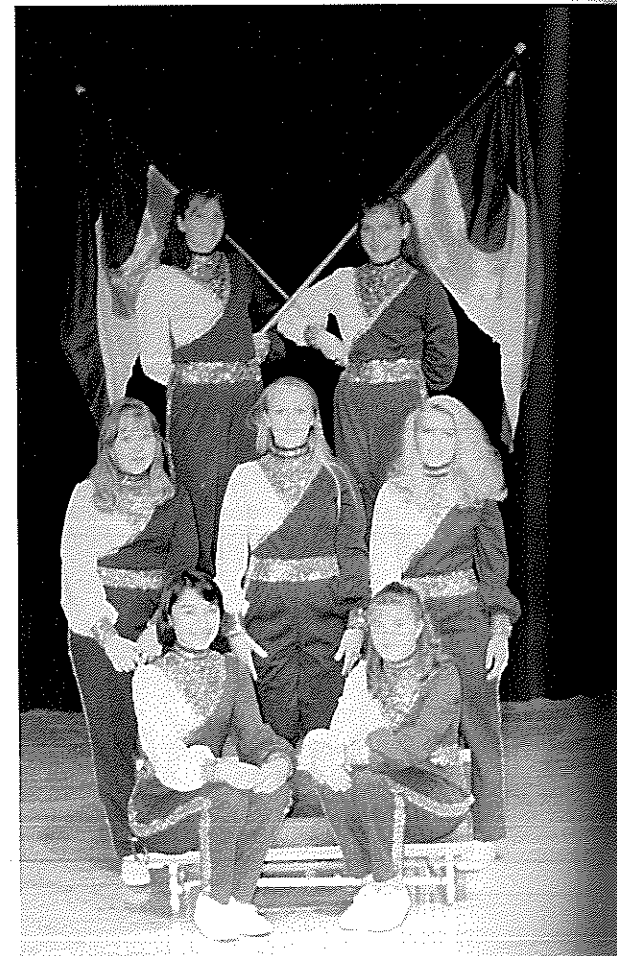

Top Left: Drum Major Jennifer Day directed the Jacket Band for the '94-'95 season.

Bottom Right: The 'K' Band Flag Corp includes: (from top l-r) Stephanie Powers, Mary Bell, Rebecca Russell, Brandy McGill, Kami Potter, Jaime Soltero, and Cathy Pilkington.

(l-r) Hayley Parson, Paige Fostel (feature twirler), and Shannon Jackson added excitement to the 'K' Band's halftime performances this year.

Saxophone players Irma Cobos and Louie Soltero march down Austin Street in the Homecoming Parade with fellow band members.